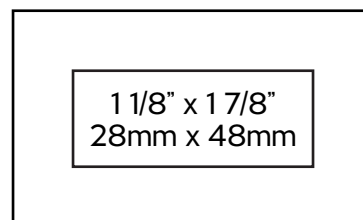

SELF-INKING STAMP USEABLE DIMENSIONS

Ideal 4911

Shiny R-512

Shiny S-510

Shiny S-520

Ideal 4912

Shiny S-542

Shiny S-530

Shiny H-6100 & E-910 Dater

Ideal 500R
1 7/8\", 47mm

Ideal 400R
1 1/2\", 38mm

Ideal 4926

Shiny H-6103 & E-913 Dater

← One Inch →
SCALE